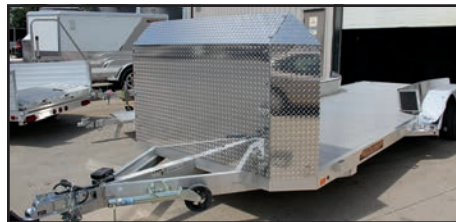

44" Air Dam (78s+82s)