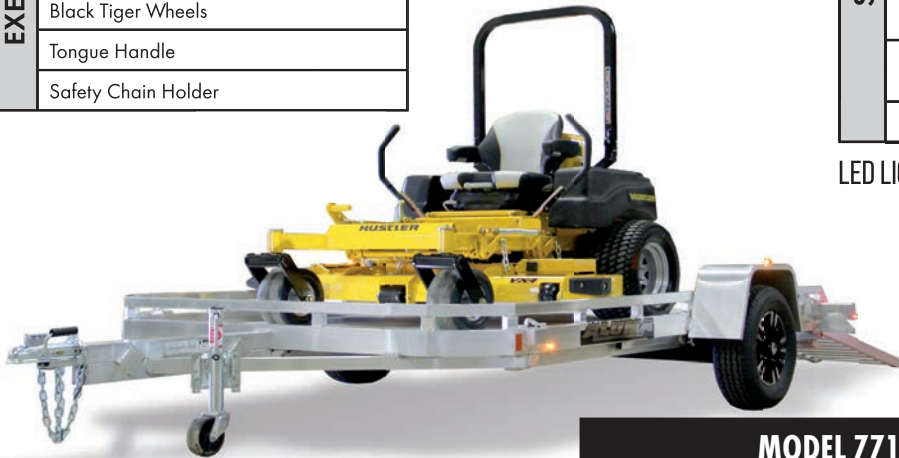

Executive Series 7712HSLR