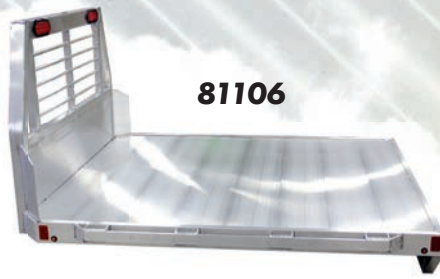

TRUCK BEDS

68087

81106

90087
With Side Rack and
Tailgate Upgrade

96106
With Side Rack and
Tailgate Upgrade

All-Aluminum Build
With Side Rack and
Tailgate Upgrade

SPECIFICATIONS

	6600	6800	8100	9000	9600
BED SIZE & WEIGHT	66" x 77" 200#				
	66 x 87" 215#	68" x 87" 225#	81" x 87" 275#	90" x 87" 305#	92" x 87" 300#
			81" x 96" 290#	90" x 96" 325#	96" x 96" 335#
			81" x 106" 310#	90" x 106" 345#	96" x 106" 350#
			81" x 115" 330#	90" x 115" 365#	96" x 115" 370#
			81" x 125" 350#	90" x 125" 385#	96" x 125" 390#
				90" x 144" 415#	96" x 144" 430#
					96" x 168" 480#
					96" x 192" 530#

LED LIGHTS - STANDARD

OPTIONS

- Gooseneck Hitch opening with removeable door
- Sides and Tailgate
- Mud flap bracket set –

For more information, contact your local dealer.
Specifications subject to change without notice.

STANDARD FEATURES

- Extruded aluminum floor with drop rear skirt
- 1/2" x 2" Rub rail with stake pockets
- Headache rack with sealed beam lights
- 3" channel main stringers adjustable to fit different models of trucks
- Recessed sealed beam lights 4 taillights; 11 clearance lights 2 backup lights
- License plate light
- Pre-wired and lights installed