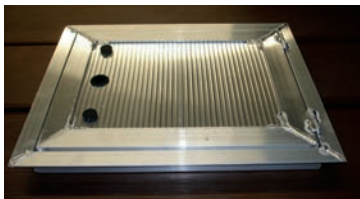

TRUCK BEDS

68087

81106

90087
With Side Rack and
Tailgate Upgrade

96106
With Side Rack and
Tailgate Upgrade

All-Aluminum Build
With Side Rack and
Tailgate Upgrade

Gooseneck Kit

Back Up Lighting