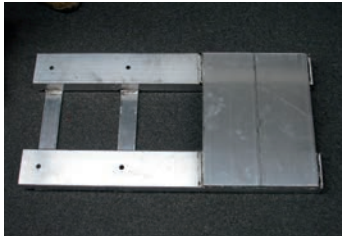

CAR HAULERS - TANDEM AXLE

OPTIONAL FEATURES

Tilt Winch Mount