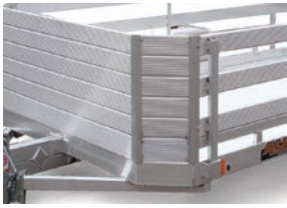

FLATBED TRAILERS - TANDEM AXLE

OPTIONAL FEATURES

Aluminum Rock Guard
All Models