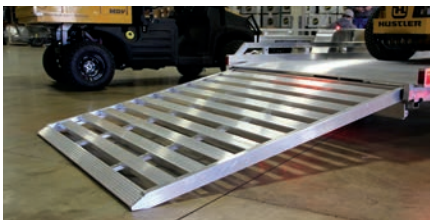

Slide out Ramp

MODEL 7712HSLR EXECUTIVE SERIES

STANDARD FEATURES	Overall Width x Length	101.5" x 200"
	Bed Width x Length	77.5" x 144.5"
	Weight	775#
	GVWR	2990#
	Rubber Torsion Axles	3500#
	Wheels	14" Black Aluminum
	Tailgate	Rear Pull Out 71.5" x 69.5"

LED LIGHTS & SWIVEL JACKS - STANDARD ON ALL TRAILERS