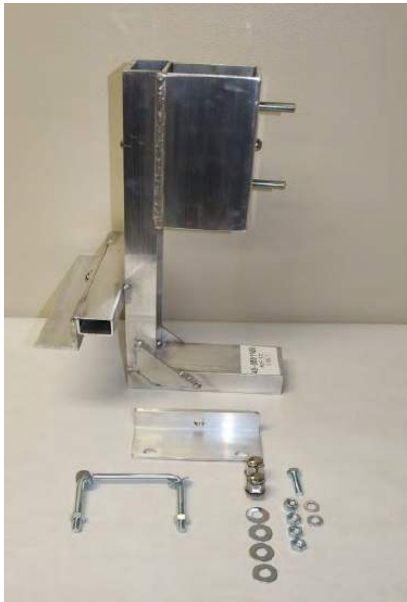

ALUMA

Part Number: 20-0000628

Description: Side spare tire mounting bracket

Trailer Used On: MC10S-R, MC210S-R-RTD

14" tires must rest on the base of the mount