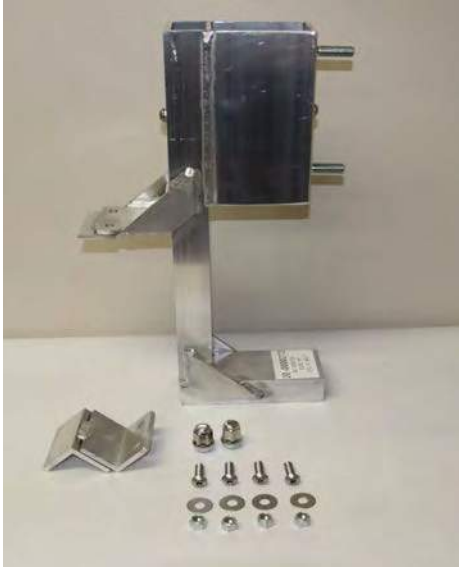

ALUMA

Part Number: 20-0000272

Description: Side Mount Spare Tire Carrier Bracket- 6-Bolt

Trailer Used On: 8214H-S-R, 8214H-TILT-S

15" tires must rest on the base of the carrier

Mounting a tire on the side of a trailer may affect the tilt