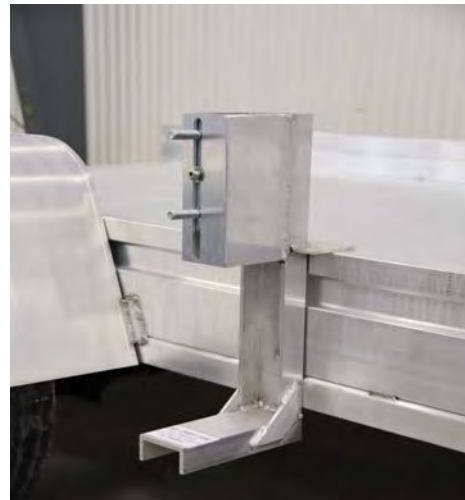

ALUMA

Part Number: 40-000054

Description: Side mount spare tire bracket, utility heavy

Trailer Used On: UTR10S-R, UTR12S-R, UTR14S-R

14" tires must rest on the base of the mount