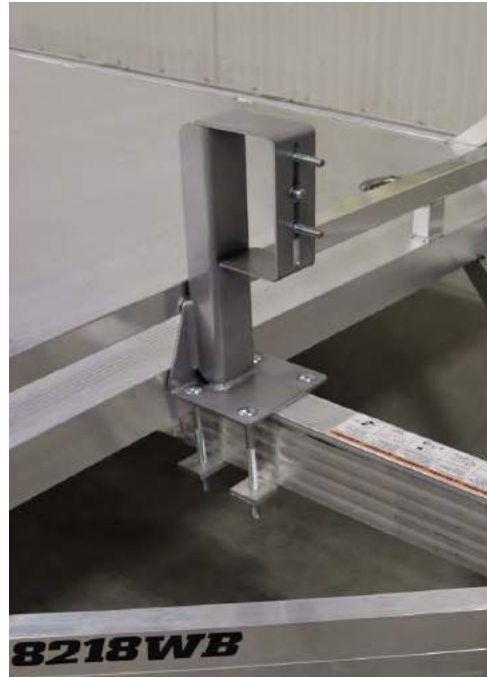

ALUMA

Part Number: 20-0000004

Description: 6" Vertical Spare Tire Carrier, 5-bolt

Trailer Used On: 8212WB-TA-EL-R-RTD, 8214WB-TA-EL-R-RTD, 8216WB-TA-EL-R-RTD

8218WB-TA-EL-R-RTD, 8220H-WB-TA-EL-R-RTD, 8222H-WB-TA-EL-R-RTD

6 Bolt Mount used on H Models. Part Number 20-0000005.

14" and 15" tires must rest on the tongue