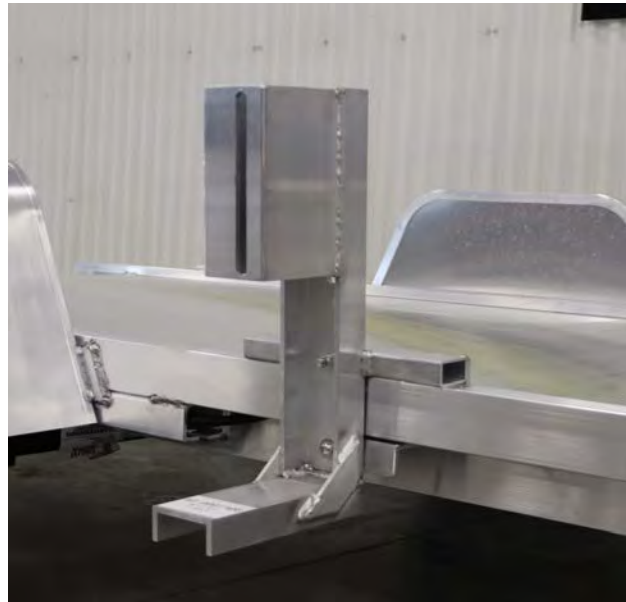

ALUMA

Part Number: 20-0000628

Description: Side spare tire mounting bracket

Trailer Used On: MC10S-R, MC210S-R-RTD

14" tires must rest on the base of the mount