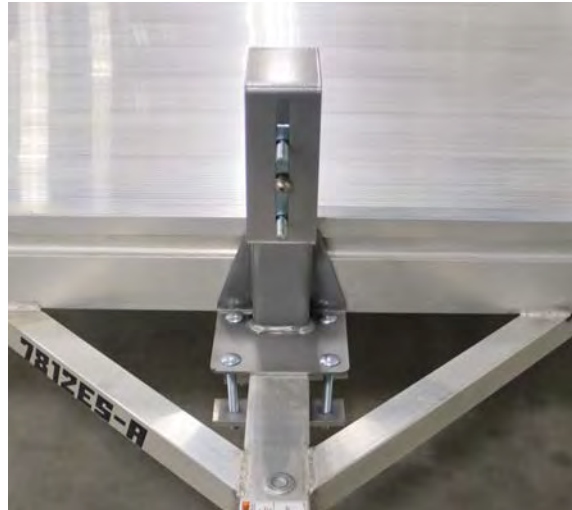

ALUMA

Part Number: 20-0000003

Description: 4" Vertical spare tire carrier, 5-bolt

Trailer Used On: 7810ESA-S-TG, 7812ESA-S-TG, 7814ESA-S-TG,

6810ESW-S-TG, 6812ESW-S-TG, 7810ESW-S-TG, 7812ESW-S-TG, 7814ESW-S-TG

14" and 15" tires must rest on tongue