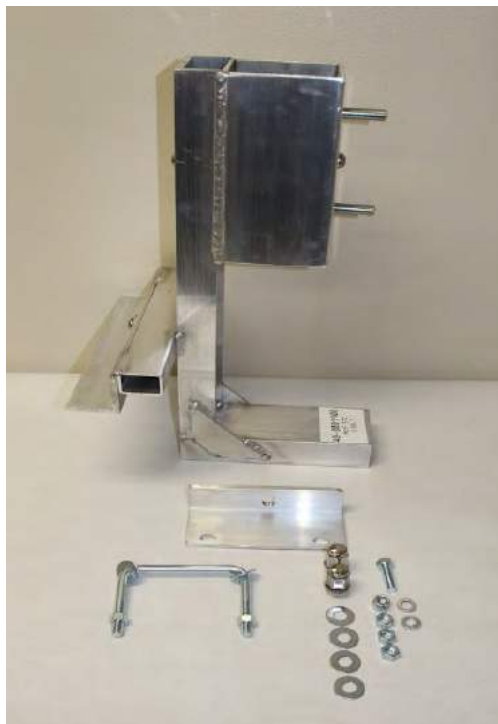

ALUMA

Part Number: 20-0000628

Description: Side Spare tire mounting bracket

Trailer Used On: MC1F-S-R, MC2F-S-R-RTD

14" tires must rest on the base of the mount