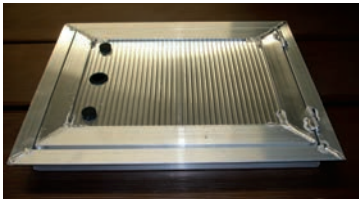

# TRUCK BEDS

68087

66077

90087  
With Side Rack and  
Tailgate Upgrade

96106  
With Side Rack and  
Tailgate Upgrade

All-Aluminum Build  
With Side Rack and  
Tailgate Upgrade

81106 Shown with Optional Sides and  
Rear Gate