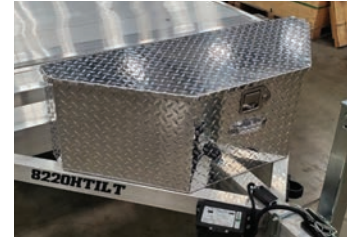

CAR HAULERS - TANDEM AXLE

OPTIONAL FEATURES

Tool Box

All trailers on this page have Spread Axles as a standard feature.
The distance between fenders is 83.5" inches with 3500 lb axle, and 82.5" with 5200 lb axle.

MODELS 8212-8224H

	8212	8214	8216	8218	8220	8222H	8224H
Overall Width x Length	101.5" x 196"	101.5" x 224"	101.5" x 243"	101.5" x 272"	101.5" x 290"	100.5" x 320"	100.5" x 346"
Bed Width x Length	81" x 144"	81" x 172"	81" x 192"	81" x 221"	81" x 240"	80" x 268"	80" x 295"
Bed Height	20"	20"	20"	20"	20"	21.5"	21.5"
Weight	1200#	1275#	1350#	1425#	1520#	1950#	2100#
GVWR	7000#	7000#	7000#	7000#	7000#	9990#	9990#
Rubber Torsion Brakes Both Axles	2-3500#	2-3500#	2-3500#	2-3500#	2-3500#	2-5200#	2-5200#
Wheels	14" Aluminum	14" Aluminum	14" Aluminum	14" Aluminum	14" Aluminum	15" 6 Bolt Aluminum	15" 6 Bolt Aluminum
Aluminum Fenders	Removable	Removable	Removable	Removable	Removable	Removable	Removable
Side Stake Pockets	4 Total 2 Per Side	6 Total 3 Per Side	6 Total 3 Per Side	6 Total 3 Per Side	6 Total 3 Per Side	6 Total 3 Per Side	6 Total 3 Per Side
Aluminum Tongue	A-Frame 2 5/16" Coupler	A-Frame 2 5/16" Coupler	A-Frame 2 5/16" Coupler	A-Frame 2 5/16" Coupler	A-Frame 2 5/16" Coupler	A-Frame 2 5/16" Coupler	A-Frame 2 5/16" Coupler
Aluminum Rear Stabilizer Jacks	2-1 Per Side	2-1 Per Side	2-1 Per Side	2-1 Per Side	2-1 Per Side	2-1 Per Side	2-1 Per Side
Breakaway Switch with Battery	Standard	Standard	Standard	Standard	Standard	Standard	Standard
Ramps	2-6' Pull Out Ramps	2-6' Pull Out Ramps	2-6' Pull Out Ramps	2-6' Pull Out Ramps	2-6' Pull Out Ramps	2-6' Pull Out Ramps	2-6' Pull Out Ramps

LED LIGHTS & SWIVEL JACKS - STANDARD ON ALL TRAILERS