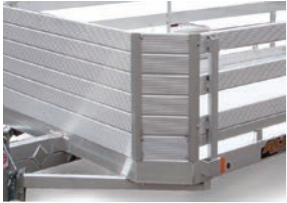

OPTIONAL FEATURES

Aluminum Rock Guard
All Models