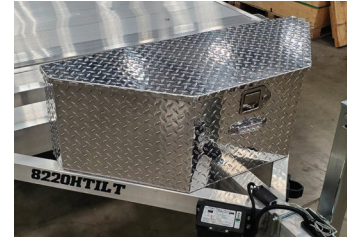

LED LIGHTS & SWIVEL JACKS - STANDARD ON ALL TRAILERS

CAR HAULERS - TANDEM AXLE

OPTIONAL FEATURES

Tilt Winch Mount

Air Dam

Recessed Swivel Ring 5000#

82 Tire Rack
Fits 82 Tandem and 82 Tilt

Tool Box