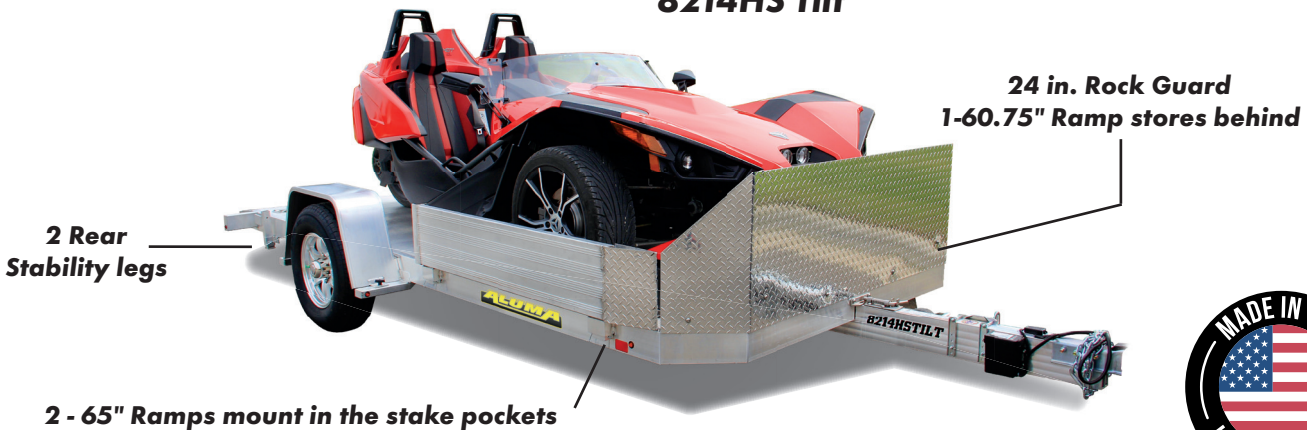

MC2F Folding

**MC210
Pull-Out Ramp**

TK1

Slingshot Kit for the 8214HS Tilt

2 Rear
Stability legs

2 - 65" Ramps mount in the stake pockets

24 in. Rock Guard
1-60.75" Ramp stores behind

MOTORCYCLE TRAILERS