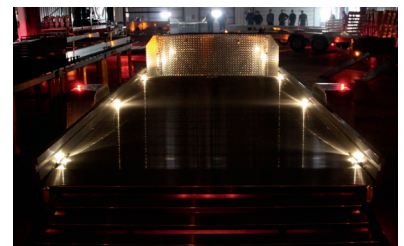

LED Bed Lights for UTR