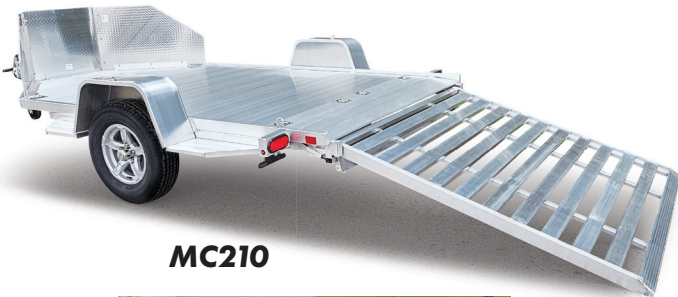

STANDARD FEATURES

top rail

rub rail

LED LIGHTS & SWIVEL JACKS - STANDARD ON ALL TRAILERS

MOTORCYCLE TRAILERS

MC10

**MC2F Folding
(89.5" upright)**

MC210