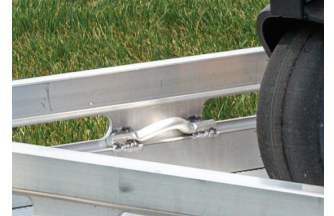

Tie-Down Loop