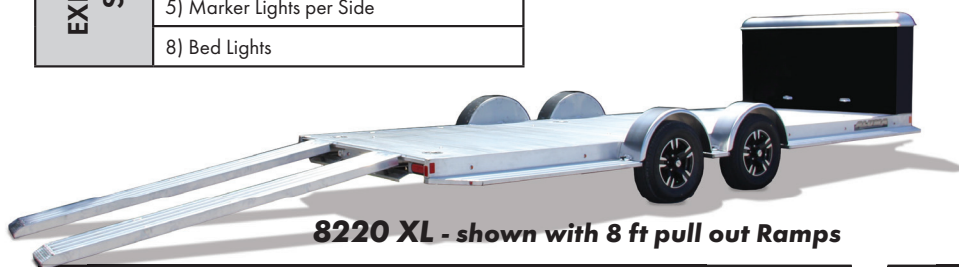

8220 XL - shown with 8 ft pull out Ramps

MODELS 8216 XL - 8222 XL

	8216 XL	8218 XL	8220 XL	8222H XL
STANDARD FEATURES	Overall Width x Length	101.5" x 256"	101.5" x 280"	101.5" x 304"
	Bed Width x Length	81" x 180"	81" x 204"	81" x 228"
	Bed Height	20.5"	20.5"	20.5"
	Weight	1800#	1875#	1950#
	GVWR	7000#	7000#	7000#
	Rubber Torsion Brakes Both Axles	2-3500#	2-3500#	2-3500#
	Wheels	14" Black Aluminum	14" Black Aluminum	14" Black Aluminum
	Aluminum Fenders	Removable	Removable	Removable
	Recessed Tie Rings	6 Total SS 5000#	6 Total SS 5000#	6 Total SS 5000#
	Aluminum Tongue	A-Frame 2-5/16" Coupler	A-Frame 2-5/16" Coupler	A-Frame 2-5/16" Coupler
	Cargo Storage Box Dimensions	42" H x 81" W x 34" L	42" H x 81" W x 34" L	42" H x 81" W x 34" L
	Breakaway Switch with Battery	Standard	Standard	Standard
Ramps	2 - 13" W x 8' L w/Ramp Storage	2 - 13" W x 8' L w/Ramp Storage	2 - 13" W x 8' L w/Ramp Storage	

MODELS 8218 XL TILT - 8220H XL TILT

	8218 XL TILT	8220H XL TILT
STANDARD FEATURES	Overall Width x Length	101.5" x 320"
	Bed Width x Length	81" x 221"
	Bed Height	21.5"
	Weight	1865#
	GVWR	7000#
	Rubber Torsion Brakes Both Axles	2-3500#
	Wheels	14" Black Aluminum
	Aluminum Fenders	Removable
	Recessed Tie Rings	6 Total SS 5000#
	Aluminum Tongue	A-Frame 2-5/16" Coupler
	Cargo Storage Box Dimensions	42" H x 82" W x 34" L
	Breakaway Switch with Battery	Standard
Tilt Degree	9 Degrees	

LED LIGHTS & SWIVEL JACKS - STANDARD ON ALL TRAILERS