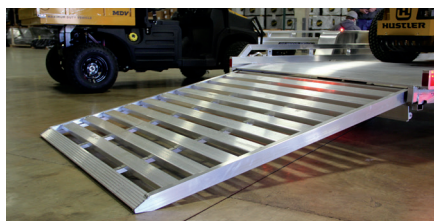

HSLR Slide Out Ramp

MODEL 7712HSLR EXECUTIVE SERIES

STANDARD FEATURES	Overall Width x Length	101.5" x 200"
	Bed Width x Length	77.5" x 144.5"
	Weight	775#
	GVWR	2990#
	Rubber Torsion Axles	3500#
	Wheels	14" Black Aluminum
	Tailgate	Rear Pull Out 71.5" x 69.5"

LED LIGHTS & SWIVEL JACKS - STANDARD ON ALL TRAILERS